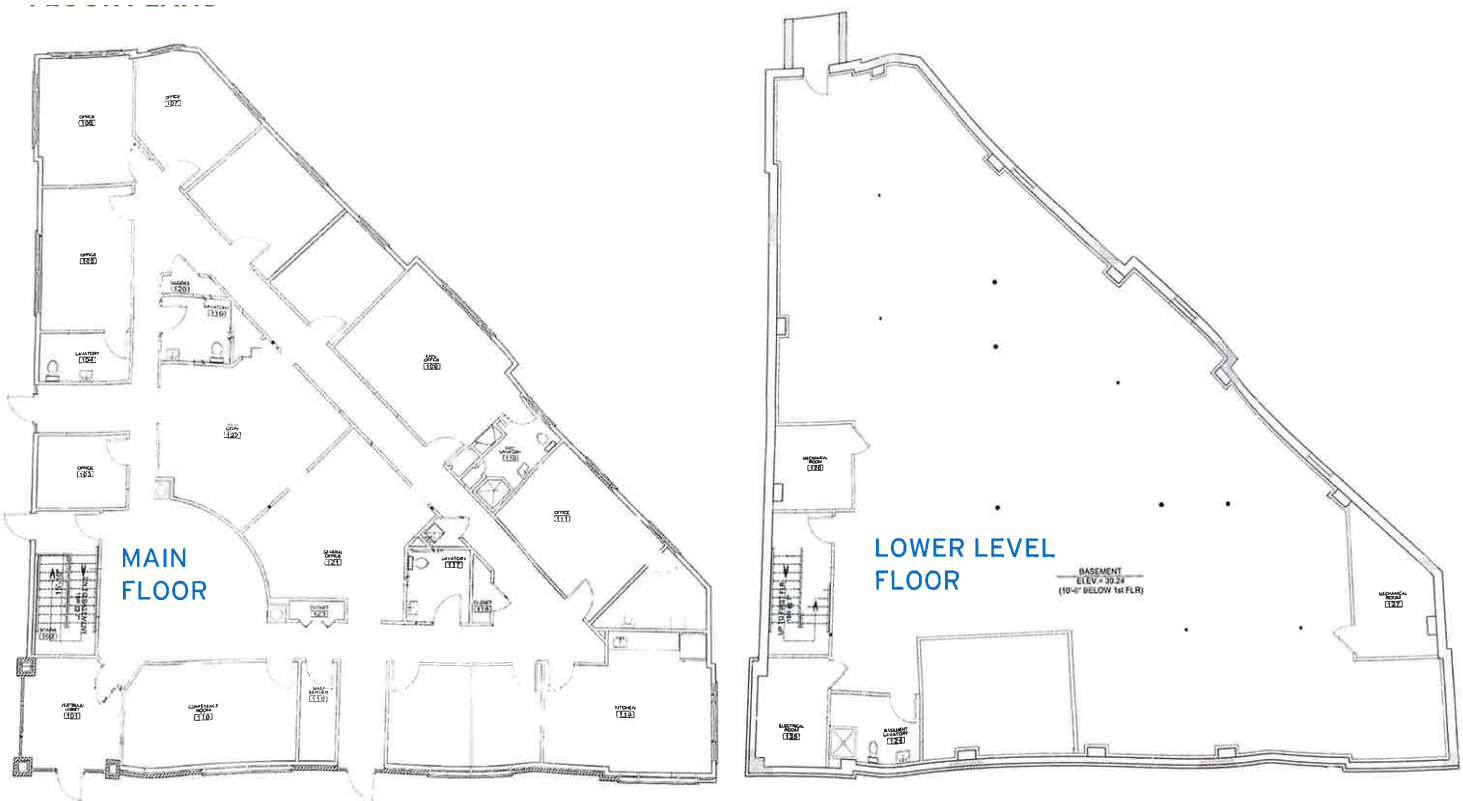

Rose Commercial Real Estate is a full service commercial real estate firm, specializing in all facets of the industry ~ representing buyers and sellers, landlords and tenants as well as investors both big and small. Key to our growth is experience combined with in depth understanding of the South Jersey real estate market. But that alone is only a part of the comprehensive service we provide clients. With our unique **CIRCLES FOR SUCCESS** and start-to-finish commitment, we make things happen.