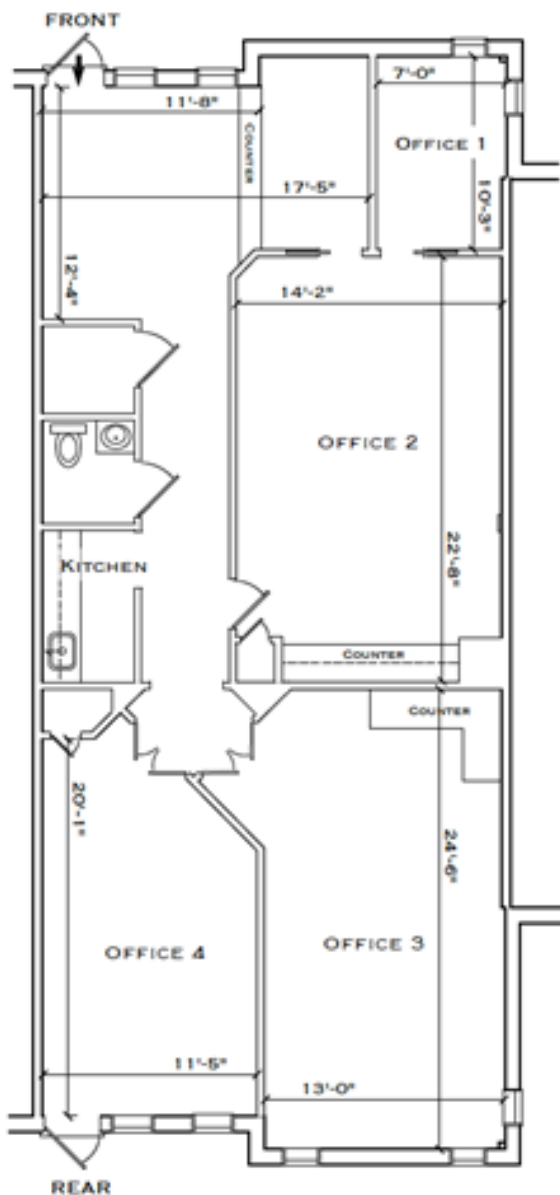

651 Route 73 North, Suite 111 • Marlton, NJ 08053 • Phone: (856) 985-9522 • Fax: (856) 985-9488

ROSECOMMERCIAL.COM

OFFICE / MEDICAL CONDO FOR SALE

(856) 985-9522 • ROSECOMMERCIAL.COM

UNIT 206
1,516 SQ. FT.