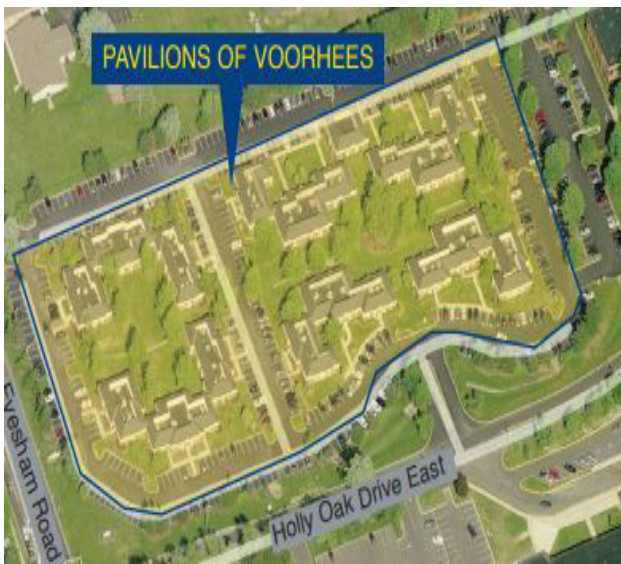

OFFICE / MEDICAL CONDO FOR SALE

(856) 985-9522 • ROSECOMMERCIAL.COM

2301 EVESHAM ROAD, UNIT 206, VOORHEES, NJ

Property Description:

One-story medical/office condo for lease

Available:

1,516 +/- SF

Price:

\$187,500.00

Taxes:

\$4,778.00 (2019)

Condo Fees:

\$451.91

Comments:

- Ideal for all office or medical professionals
- Direct access from Evesham Road
- On site ownership and management

Brett Davidoff (ext. 27)