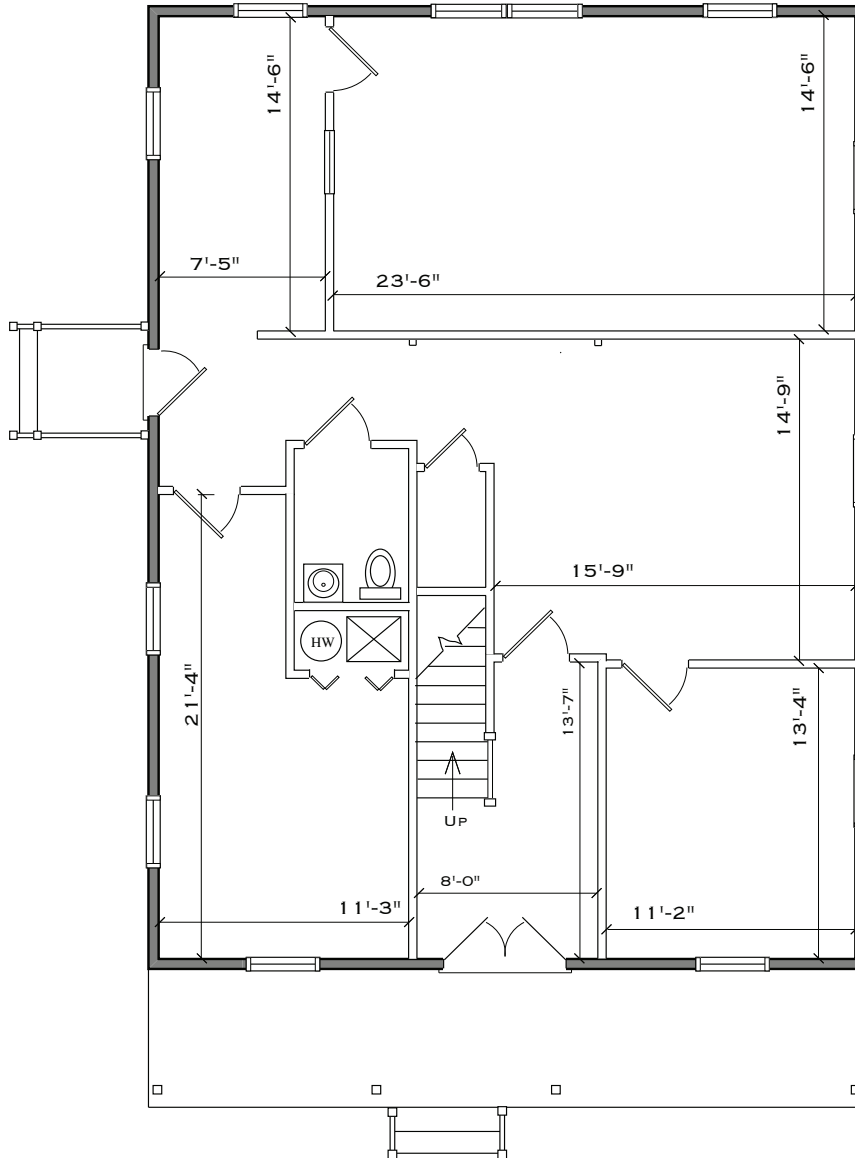

EXCLUSIVE LISTING OFFICE BUILDING FOR SALE OR LEASE

(856) 985-9522 • ROSECOMMERCIAL.COM

50 SOUTH MAPLE AVENUE, MARLTON, NJ