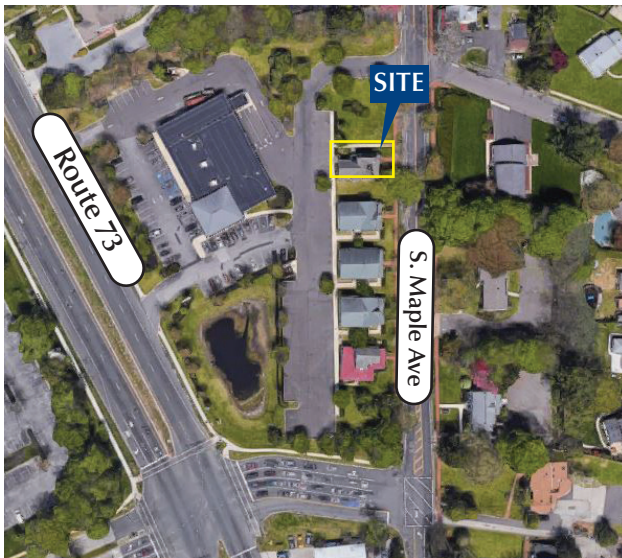

EXCLUSIVE LISTING OFFICE BUILDING FOR SALE OR LEASE

(856) 985-9522 • ROSECOMMERCIAL.COM

50 SOUTH MAPLE AVENUE, MARLTON, NJ

Property Description:

Size:

Office building for Sale or Lease
1,427 +/- SF First floor
1,427 +/- SF Second floor

\$569,000.00

Comments:

- Great for lawyers, accountants and other professional uses
- Abundant parking
- Excellent signage
- Easy access to Route 73 and 70
- Great proximity to local shopping, restaurants and banks