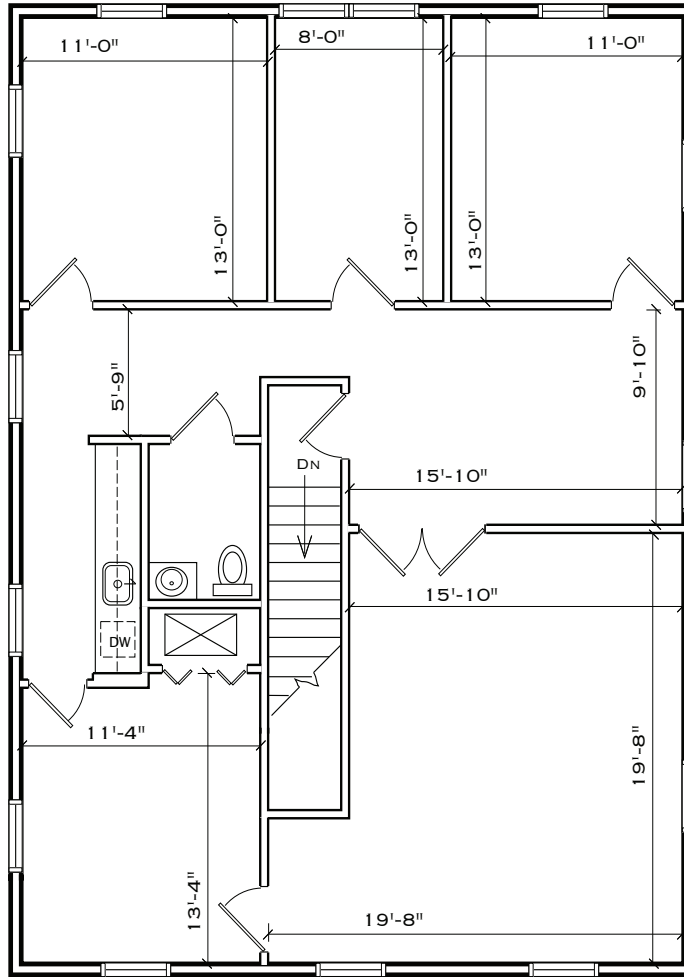

651 Route 73 North, Suite 111 • Marlton, NJ 08053 • Phone: (856) 985-9522 • Fax: (856) 985-9488

ROSECOMMERCIAL.COM

OFFICE SPACE FOR LEASE

(856) 985-9522 • ROSECOMMERCIAL.COM

50 SOUTH MAPLE AVENUE, MARLTON, NJ