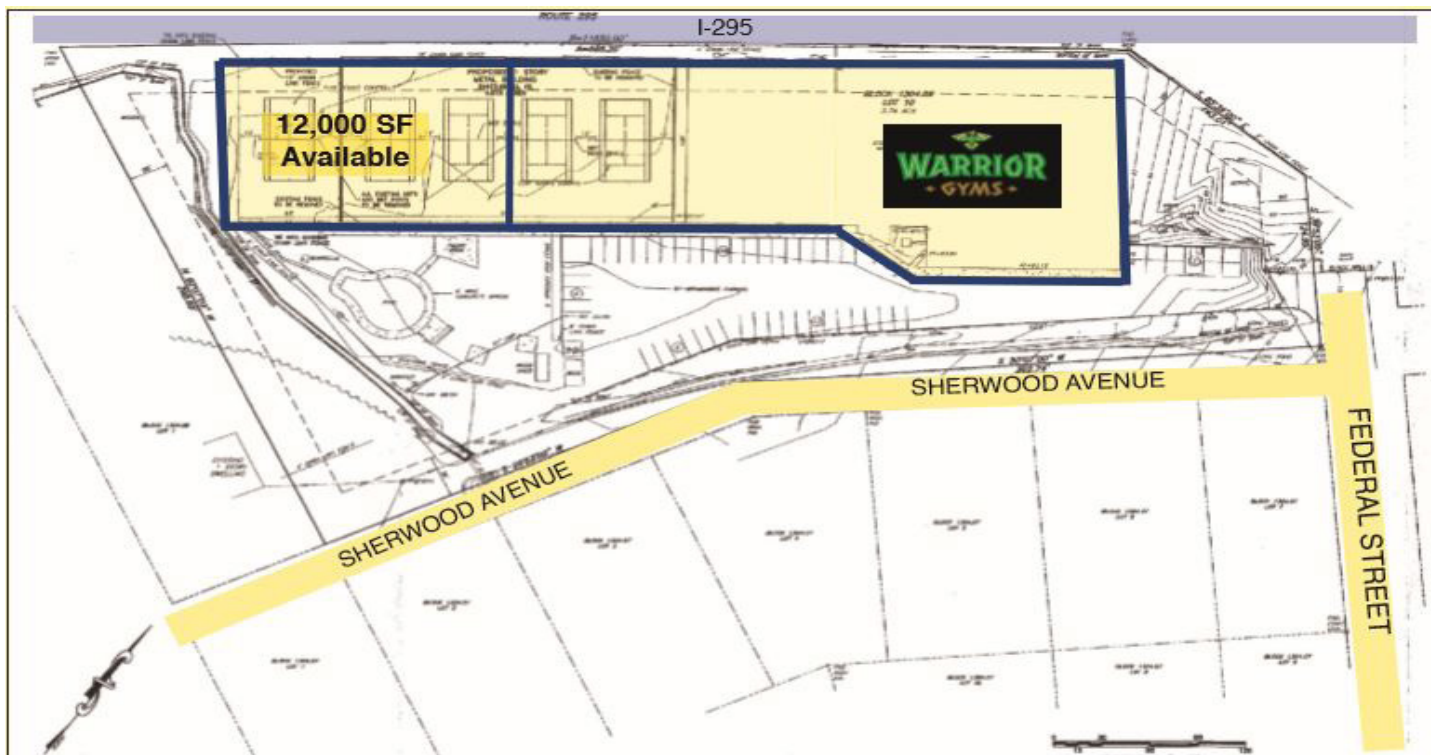

Rose Commercial Real Estate is a full service commercial real estate firm, specializing in all facets of the industry ~ representing buyers and sellers, landlords and tenants as well as investors both big and small. Key to our growth is experience combined with in depth understanding of the South Jersey real estate market. But that alone is only a part of the comprehensive service we provide clients. With our unique **CIRCLES FOR SUCCESS** and start-to-finish commitment, we make things happen.

651 Route 73 North, Suite 111 • Marlton, NJ 08053 • Phone: (856) 985-9522 • Fax: (856) 985-9488

ROSECOMMERCIAL.COM