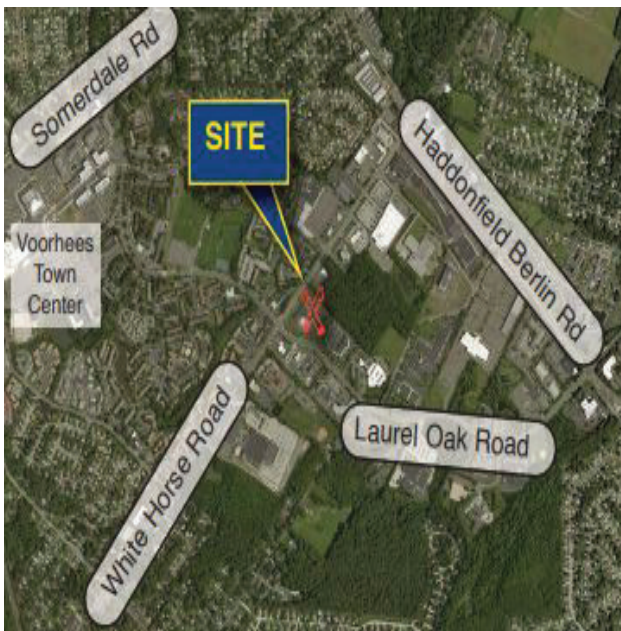

INCOME PRODUCING RETAIL BUILDING FOR SALE OR LEASE

(856) 985-9522 • ROSECOMMERCIAL.COM

903 WHITE HORSE ROAD, VOORHEES, NJ

Property Description:

Building Size:

Available:

Sale Price:

Taxes:

\$19.75/SF NNN

9 per 1,000 (62 Spaces)

- Income producing investment which includes a long-term lease with Fed-Ex office
- Ideal for all retail, medical and professional use
- Possibilities include drive-thru and outdoor patio
- Rent roll available upon request
- Approvals in place for a 2,200 square foot expansion