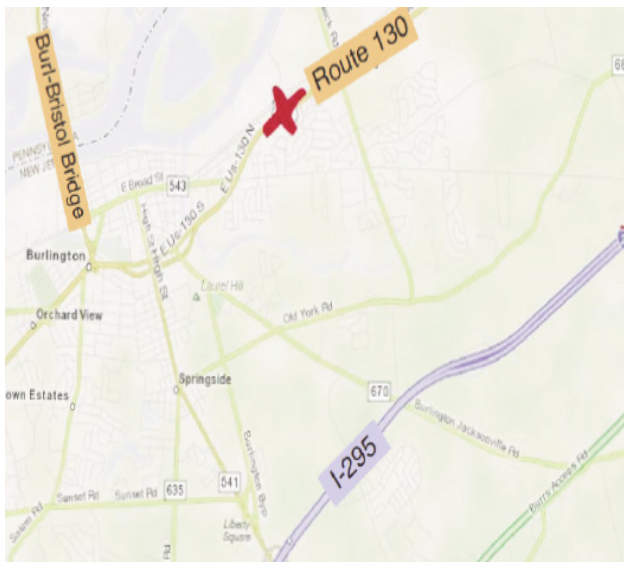

EXCLUSIVE LISTING RETAIL SPACE FOR LEASE

(856) 985-9522 • ROSECOMMERCIAL.COM

1304 ROUTE 130 NORTH BURLINGTON TOWNSHIP, NJ

Property Description:

1,600 to 8,000 +/- SF Retail space available in existing commercial center and +/- acres Pad Site for lease

Size:

8,000 +/- SF

Price:

Call for Information

Comments:

- Permitted uses include medical or professional use; training or education center; retail and restaurant
- Located at a signalized intersection with access for northbound and southbound traffic
- Located within walking distance to bustop